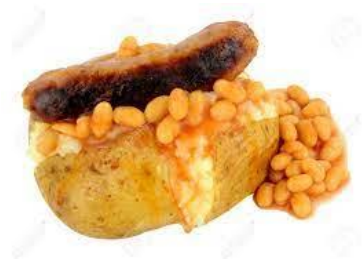

There is also a salad cart available each day