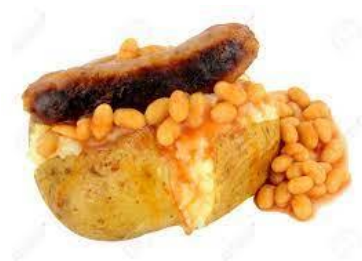

Jacket Potato Bar

wk beg. 25th April 2022

Monday

- Tuna & sweetcorn with mayo
- Beans
- Cheese

Tuesday

- Tuna & sweetcorn with mayo
- Beans
- Cheese & ham

Wednesday

- Cheese & ham
- Sausage & beans
- Beans

Thursday

- Beans
- Tuna & sweetcorn with mayo
- Cheese

Friday

- Sausage & beans
- Cheese
- Beans

There is also a salad cart available each day